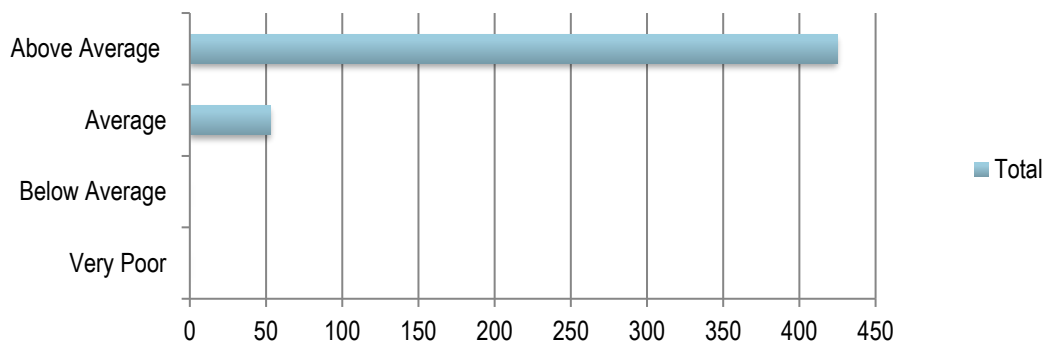

Question 5: THE GROUP DISCUSSION AND INVOLVMENT WAS

Question 6: THE WRITTEN HANDOUTS AND READINGS WERE