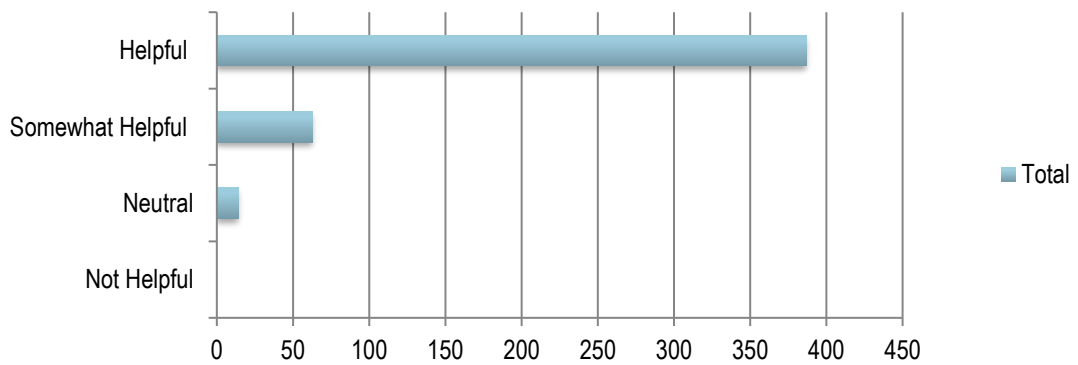

Additional Comments:

- 🚩 Very informative/humour filled/relaxed atmosphere, thanks
- 🚩 Thank you so much! Fantastic training and I have learned loads, snacks and lunches were so great! Very thoughtful
- 🚩 Loved it thank you
- 🚩 Friendly group, I learnt a great deal and gave me a lot of food for thought moments, different examples of explaining strategies better to parents
- 🚩 Very informative/ humour filled interactive, serious, thanks a lot!
- 🚩 Excellent course and delivery/ tutor excellent
- 🚩 Thank you for making the course inspirational and enjoyable, great learning curve, well done to Jeannie and the team, thanks for the food, drinks etc. to keep us going!
- 🚩 Really great course, Jeannie was very good at getting people to relax, join in and become interactive with in the programme
- 🚩 This has been a really fun, interactive and hands on course, I have really enjoyed it, Jeannie is a fab tutor and made the course interesting! Really enjoyed all the refreshments! Thank you